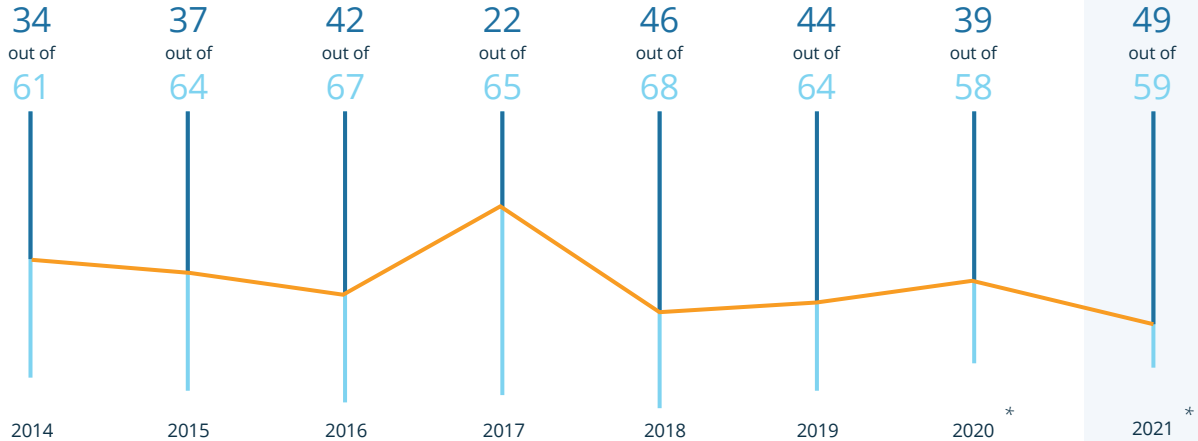

Sweden

Overall Ranking

* Note: These results may have been significantly influenced by the COVID-19 pandemic. Therefore, they should not be directly compared to previous years.

What Expats (Dis)Like

Natural Environment

96%
Sweden

84%
Global

Finding New Friends

60%
Sweden

32%
Global

Satisfaction Level

68%
Sweden

77%
Global