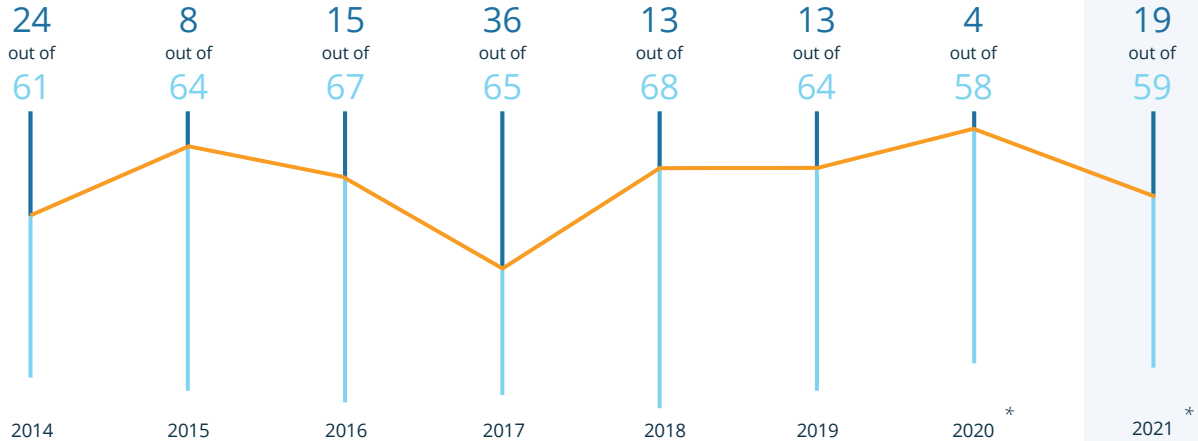

Panama

Overall Ranking

* Note: These results may have been significantly influenced by the COVID-19 pandemic. Therefore, they should not be directly compared to previous years.

What Expats (Dis)Like

Settling Down

80%
Panama

62%
Global

Job Security

29%
Panama

20%
Global

Satisfaction Level

74%
Panama

77%
Global