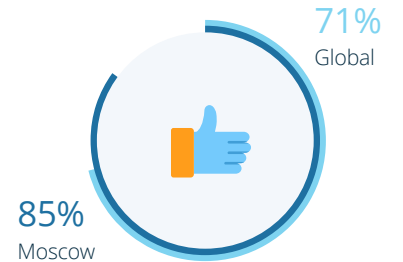

Local Leisure Options