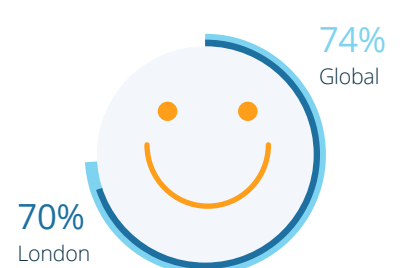

Expatriate Life in London

Quality of Urban Living Index

61st

- 57th** Leisure & Climate
- 37th** Transportation
- 70th** Safety & Politics
- 58th** Health & Environment

Urban Work Life Index

52nd

- 13th** Job & Career
- 60th** Job Security
- 70th** Work-Life Balance

74th

Happy with Local Career Opportunities

Unhappy with Local Cost of Living

Happiness Level

Expatriate Life in Dublin

Quality of Urban Living Index

71st

- 80th** Leisure & Climate
- 70th** Transportation
- 46th** Safety & Politics
- 71st** Health & Environment