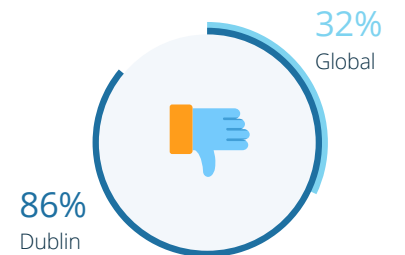

74th

Happy with Local Career Opportunities

Unhappy with Local Cost of Living

Happiness Level

Expatriate Life in Dublin

Quality of Urban Living Index

71st

- 80th** Leisure & Climate
- 70th** Transportation
- 46th** Safety & Politics
- 71st** Health & Environment

Getting Settled Index

27th

- 16th** Local Friendliness
- 34th** Feeling Welcome
- 41st** Friends & Socializing
- 34th** Local Language

72nd
out of 82

Local Cost of Living Index

76th

Urban Work Life Index

8th

- 3rd** Job & Career
- 21st** Job Security
- 21st** Work-Life Balance

Finance & Housing Index

82nd

- 65th** Finance
- 82nd** Housing

Satisfied with Their Job

Unhappy with Ease of Finding Housing

Happiness Level