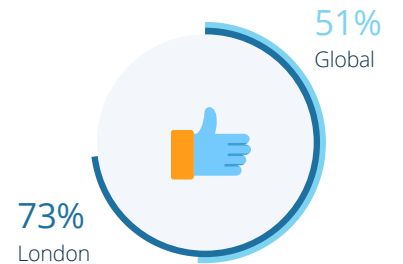

Expatriate Life in London

Quality of Urban Living Index

61st

- 57th** Leisure & Climate
- 37th** Transportation
- 70th** Safety & Politics
- 58th** Health & Environment

Urban Work Life Index

52nd

- 13th** Job & Career
- 60th** Job Security
- 70th** Work-Life Balance

Getting Settled Index

46th

- 61st** Local Friendliness
- 44th** Feeling Welcome
- 57th** Friends & Socializing
- 39th** Local Language

Finance & Housing Index

69th

- 69th** Finance
- 65th** Housing

Local Cost of Living Index

74th

Happy with Local Career Opportunities

Unhappy with Local Cost of Living

Happiness Level

Expatriate Life in Dublin

Quality of Urban Living Index

71st

- 80th** Leisure & Climate
- 70th** Transportation
- 46th** Safety & Politics
- 71st** Health & Environment