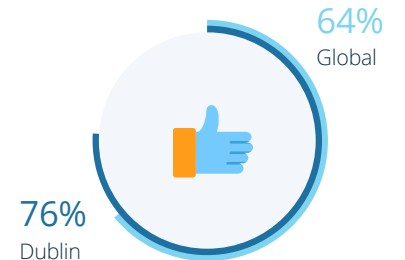

Expatriate Life in London

Quality of Urban Living Index

61st

- 57th** Leisure & Climate
- 37th** Transportation
- 70th** Safety & Politics
- 58th** Health & Environment

Urban Work Life Index

52nd

- 13th** Job & Career
- 60th** Job Security
- 70th** Work-Life Balance

74th

Happy with Local Career Opportunities

Unhappy with Local Cost of Living

Happiness Level

Expatriate Life in Dublin

Quality of Urban Living Index

71st

- 80th** Leisure & Climate
- 70th** Transportation
- 46th** Safety & Politics
- 71st** Health & Environment

Getting Settled Index

27th

- 16th** Local Friendliness
- 34th** Feeling Welcome
- 41st** Friends & Socializing
- 34th** Local Language

72nd
out of 82

Local Cost of Living Index

76th

Urban Work Life Index

8th

- 3rd** Job & Career
- 21st** Job Security
- 21st** Work-Life Balance

Finance & Housing Index

82nd

- 65th** Finance
- 82nd** Housing

Satisfied with Their Job

Unhappy with Ease of Finding Housing

Happiness Level